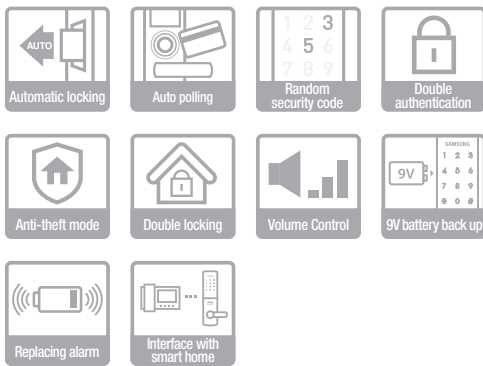

# SHS-G517

- A digital lock for frameless glass doors.
- Key pad will change orientation depending on door direction.
- Easy to install on the left/right side without any additional operation.
- Chime bell feature.

### Model code

Code	Lockset		Mechanical override key	Color
	Deadbolt	Rim lock		
SHS-G517XMK/EN		O	-	Black