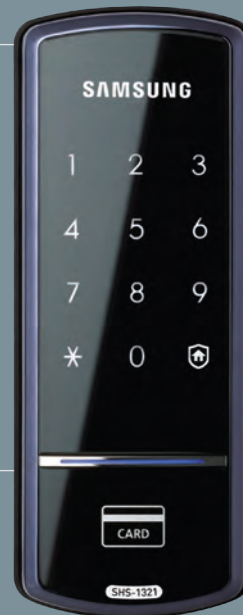

SAMSUNG SNS

Samsung  
**SMART** Doorlock

**SHS-1321**

## 01 Random Security Code Feature

When the Wake-up button is pressed, Two(2) random numbers will be displayed on the keypad. The random numbers must be pressed prior to entering a user access code.

touch the Wake-up button

Press the displayed numbers in any order

Keypad will display all numbers

Enter your user access code

SHS-1321

Color : Black

Exterior Body : 69X175X22 (WxHxD) mm

Interior Body : 181X92X48 (WxHxD) mm