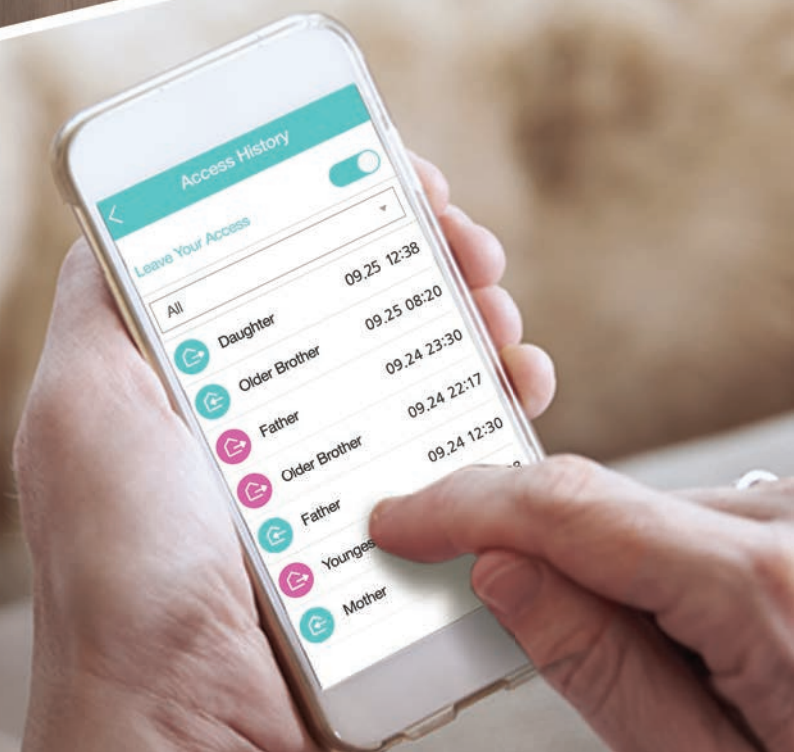

# Welcomes You Home

Open with your smartphone

Check your family's arrival in real-time

Check door access history

# Samsung SMART Doorlock your door deserves smarter

SHP-DS705

## Smart IoT Service

### Check your family's arrival in real-time

Check family members safe return on your smartphone wherever you are.