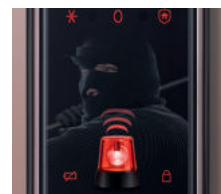

Real Time Access Notification

Receive real time notifications from anywhere whenever a family member arrives home.

Simple Opening via Smart Phone

Your smart phone is the door key. Simply, unlock the doorlock with your smart phone via sHome app. In addition, you don't need to go to the door for the Visitors. You can open the door for visitors easily via sHome app wherever you are.

Easy to Use

Smart Phone

Fingerprint

Password

Mechanical Key

Fast and Precise Authentication

Using the same fingerprint authentication methods as modern smart phones, the scanner is not affected by temperature or humidity. A precise and rapid one-touch direct fingerprint authentication method that does not require any further actions to open the door.

Smart Anti-theft Solutions

Touch Pad Randomizer

Before you enter your Password, you will be prompted to enter two randomly chosen digits. This makes it impossible to guess which numbers have been entered by looking for fingerprint smudges on the touch pad.

Intrusion Alarm

Forced entry or attempted tampering to bypass the lock will set off alarm immediately.

High Temperature Alarm

When the built-in sensor detects abnormal high-temperature, the alarm will be triggered, and the doorlock will flash to alert the user. The doorlock will be also automatically unlocked to allow fast escape.