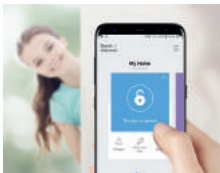

The Most Advanced Push-Pull Doorlock in harmony with modern interior design.

Smart IoT Features

One Time Password

Visitors can be issued with one-time passwords (passcode). You can create one-time passwords via mobile app. These temporary passwords are then automatically terminated after use.

Real Time Access Notification

Receive real time notifications from anywhere whenever a family member arrives home.

Simple Opening via Smart Phone

Your smart phone is the door key. Simply, unlock the doorlock with your smart phone via sHome app. In addition, you don't need to go to the door for the Visitors. You can open the door for visitors easily via sHome app wherever you are.