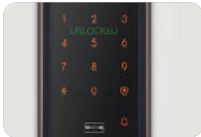

### Status Display

LED displays basic information for user on screen, such as door lock condition, authentication and low battery warning.