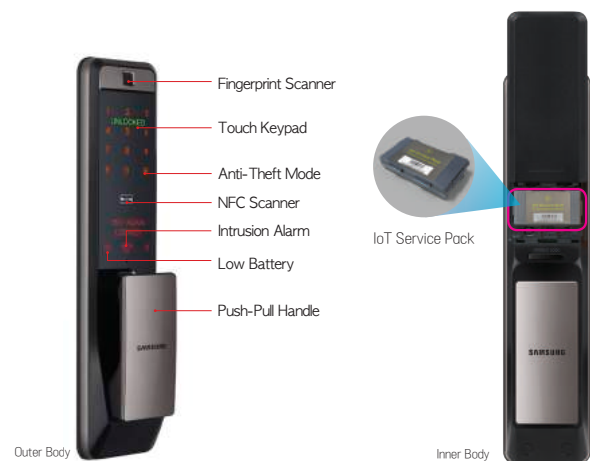

Specification

- Battery Alkaline 1.5V AA Battery (LR6) x 8
- Product Size (including handle) Inner lock 88(W) x 392.1(H) x 63.8(D)mm
  Outer lock 86.2(W) x 391(H) x 68.5(D)mm