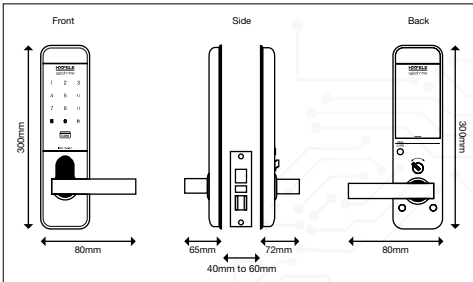

RESIDENTIAL DIGITAL LOCK (IGLOOHOME) SMART MORTISE LOCK - EL8500

Front

Back

MOBILE APP-ENABLED

Features

-  • Dimension:
 - Front module: 80 (W) x 303 (H) x 17.8 (D)
 - Back module: 79.8 (W) x 302.4 (H) x 26 (D)
-  • Smart card 50 pieces
-  • 285 Password
-  • Bluetooth
-  • Random security coding function
-  • Auto locking function
-  • Auto relocking function
-  • One touch button suspension function (lock/unlock button)
-  • Low battery warning function
-  • Volume control function
-  • Intrusion warning function
-  • Mischief and hacking prevention system
-  • For door thickness 40-60 mm

Supplied with

- 1 Front and rear module
- 1 Striking plate
- 1 Set of fixing material
- 1 User manual
- 1 Installation template
- 4 pcs of batteries
- 4 Cards
- 2 Mechanical keys

Card 85,5 x 54 mm

Card 35 x 25 mm