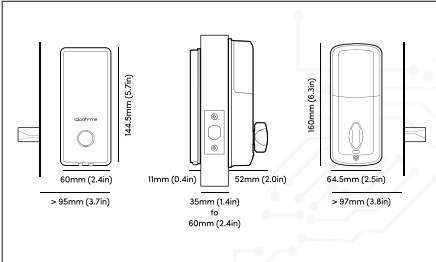

RESIDENTIAL DIGITAL LOCK (IGLOOHOME) SMART LOCK DEADBOLT 2S - ED4900

Front

Back

MOBILE APP-ENABLED

Features

- Dimension:
 - Front module: 60 (W) x 145 (H) x 11 (D)
 - Back module: 65 (W) x 160 (H) x 30 (D)
- 285 Password
- Bluetooth
- Random security coding function
- Auto locking function
- Timed or auto relocking function
- Low battery warning function
- Intrusion warning function
- Mischief and hacking prevention system
- For door thickness 38-50 mm

Supplied with

- 1 Front and rear module
- 1 Striking plate
- 1 Set of fixing material
- 1 User manual
- 1 Installation template
- 4 pcs batteries
- 2 Mechanical keys

Mechanical keys

Finish	Art. No.	
Dark grey black	912.05.380	