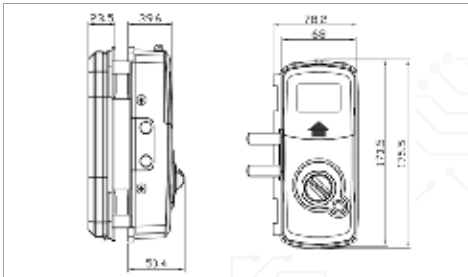

RESIDENTIAL DIGITAL LOCK

ER4600

*FOR APPLICATIONS ON METAL GATE ONLY

Front

Features

-  Dimension:
 - Front module: 64 (W) x 165 (H) x 18 (D)
 - Back module: 72.4 (W) x 174.4 (H) x 47.65 (D)
-  Smart card 50 pieces
-  Password 10 pieces
-  Two way solution
-  Random security coding function
-  Auto locking function
-  Auto relocking function
-  One touch button suspension function (lock/unlock button)
-  Low battery warning function
-  Volume control function
-  Intrusion warning function
-  Mischief and hacking prevention system
-  For door thickness 11-12 mm

Supplied with

- 1 Front and rear module
- 1 Striking plate
- 1 Set of fixing material
- 1 User manual
- 1 Installation template
- 4 pcs of batteries
- 4 Cards
- 3 Mechanical keys

Card 85 x 54 mm

Card 45 x 18 mm