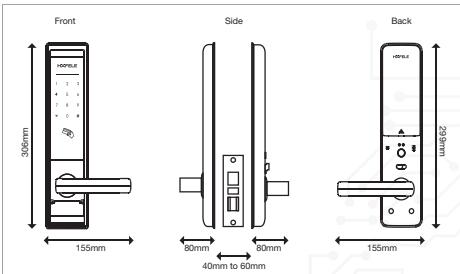

RESIDENTIAL DIGITAL LOCK EL8000

Front

Back

Card 85.5 x 54 mm

Card 35 x 25 mm

Mechanical keys

Features

- Dimension: Front module: 76 (W) x 306 (H) x 28 (D)
Back module: 71 (W) x 298.6 (H) x 30.7 (D)
- Volume control function of up to 8 levels
- Movement indicator in 8 different colors
- Random security coding function
- Panic release handle type
- Free door handle direction
- Auto locking function
- Auto relocking function
- Auto/manual locking mode selectable
- Movement indicating sound
- Low battery warning function
- Secret code back up function
- Register up to 8 secret codes
- Register up to 20 card keys
- Power saving mode
- Intrusion warning function
- Mischief and hacking prevention system
- Card loss control
- Double locking function
- Safety design against fire
- For door thickness 40 – 50 mm
- Backset 70 mm
- Made in Korea

Supplied with

- 1 Front and rear module
- 1 Mortise lock and striking plate
- 1 Set of fixing material
- 1 User manual
- 1 Installation template
- 8 Pcs of batteries
- 4 Cards
- 3 Mechanical keys

Finish	Art. No.	
Dark grey black	912.05.359	