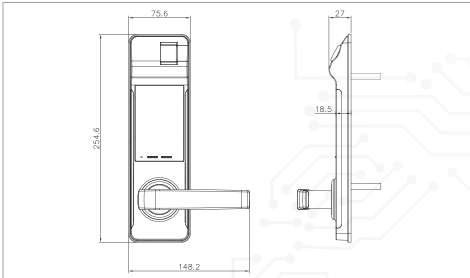

RESIDENTIAL DIGITAL LOCK EL7700

Front

Features

-  • Dimension:
 - Front module: 75.5 (W) x 234.5 (H) x 18.5 (D)
 - Back module: 78 (W) x 232 (H) x 30 (D)
-  • Up to 200 fingerprints
-  • Smart card 50 pieces
-  • Password 2 pieces
-  • Random security coding function
-  • Auto locking function
-  • Auto relocking function
-  • One touch button suspension function (lock/unlock button)
-  • Low battery warning function
-  • Volume control function
-  • Intrusion warning function
-  • Mischief and hacking prevention system
-  • For door thickness 35-90 mm

Supplied with

- 1 Front and rear module
- 1 Striking plate
- 1 Set of fixing material
- 1 User manual
- 1 Installation template
- 4 pcs of batteries
- 4 Cards
- 3 Mechanical keys

Card 85 x 54 mm

Card 45 x 18 mm