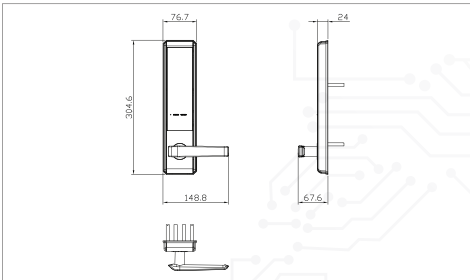

RESIDENTIAL DIGITAL LOCK EL7200

Front

Features

- Dimension:
 - Front module: 76.7 (W) x 304.6 (H) x 24 (D)
 - Back module: 78.5 (W) x 310.5 (H) x 35 (D)
- Smart card 50 pieces
- Password 2 pieces
- Random security coding function
- Auto locking function
- Auto relocking function
- One touch button suspension function (lock/unlock button)
- Low battery warning function
- Volume control function
- Intrusion warning function
- Mischief and hacking prevention system
- For door thickness 35-90 mm

Supplied with

- 1 Front and rear module
- 1 Striking plate
- 1 Set of fixing material
- 1 User manual
- 1 Installation template
- 8 pcs of batteries
- 4 Cards
- 3 Mechanical keys

Card 85 x 54 mm

Card 45 x 18 mm

Mechanical keys

Finish	Art. No.	Price. (SGD)
Black	912.05.714	

* Price includes installation

MBXTKUURPBYFLDOPHGLD

Stock Item